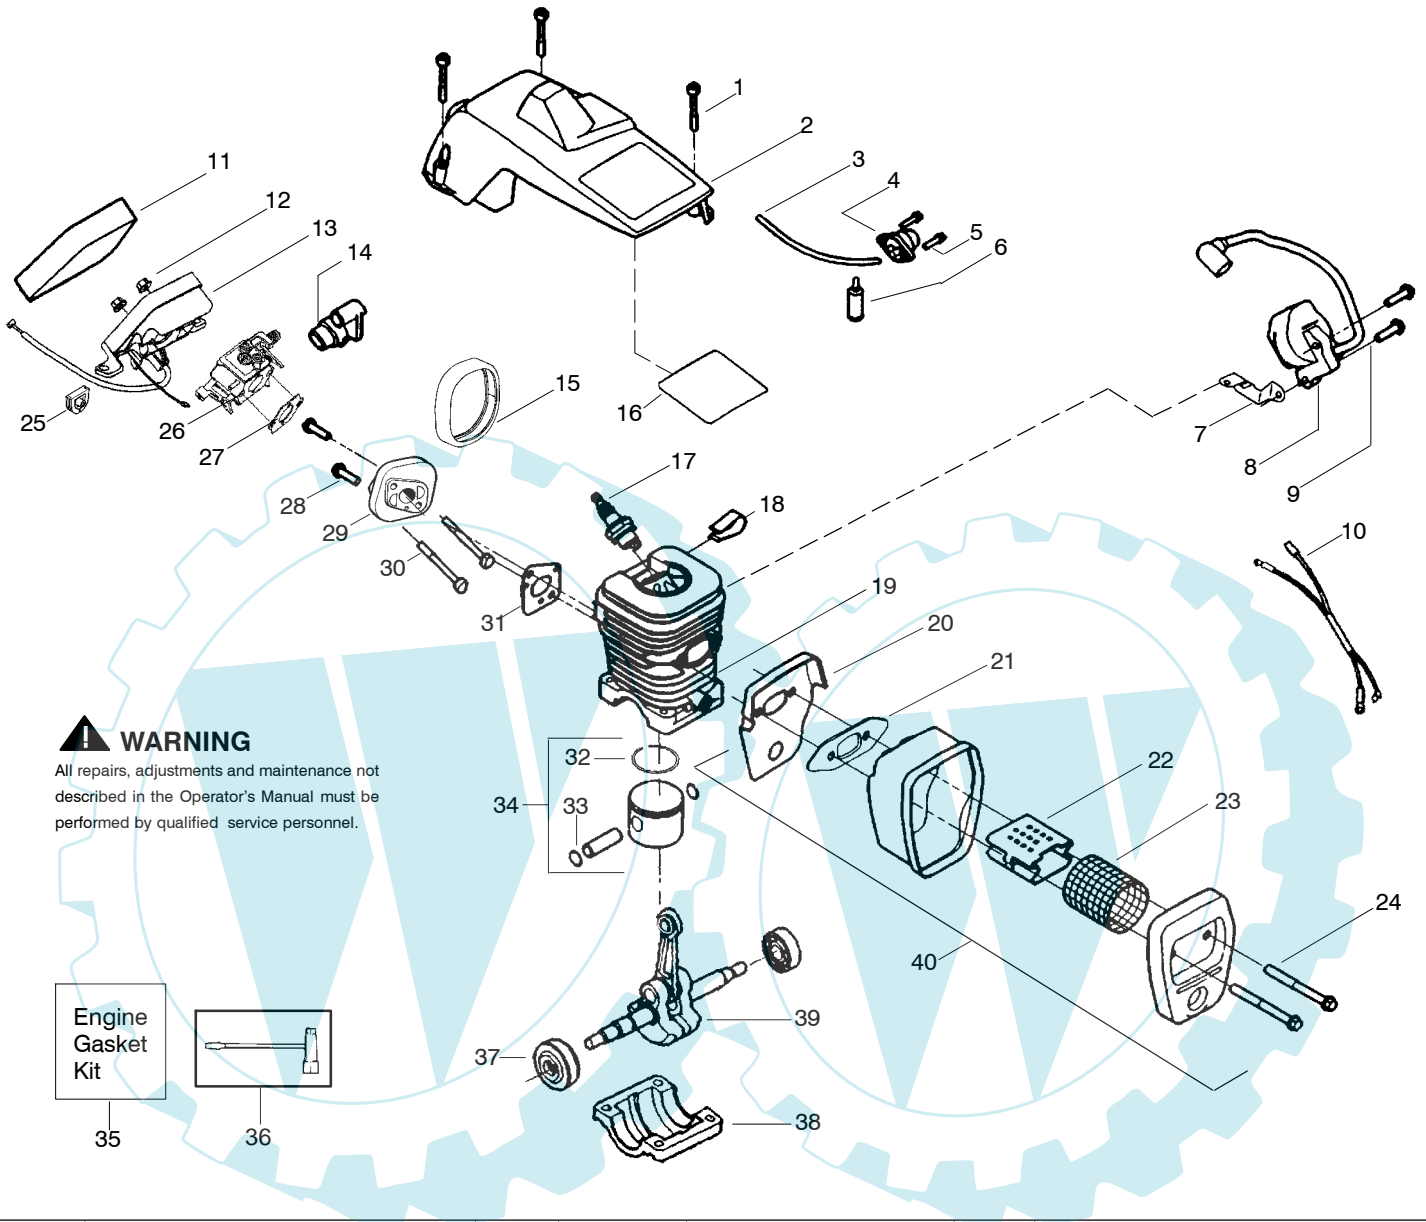

| | | | |
|------------------------------------|----------------------------------|--|--|
| PARTS LIST NO. 530164920 | | turbo[®] silent PARTS LIST | CHAIN SAW MODEL(s) BKS 4041 II |
| DATE 6/21/04 | Replaces 530164920 - 04/20/04 | | Note: Illustration may differ from actual model due to design changes |

✚ = NEW PART NUMBER FOR THIS IPL

★ = REFER TO THE SERVICE REFERENCE INDICATED FOR MORE INFORMATION. (LOCATED AT END OF IPL)

| | | | |
|------------------------------------|----------------------------------|--|--|
| PARTS LIST NO. 530164920 | | turbo[®] silent PARTS LIST | CHAIN SAW MODEL(S) BKS 4041 II |
| DATE 6/21/04 | Replaces 530164920 - 04/20/04 | | Note: Illustration may differ from actual model due to design changes |