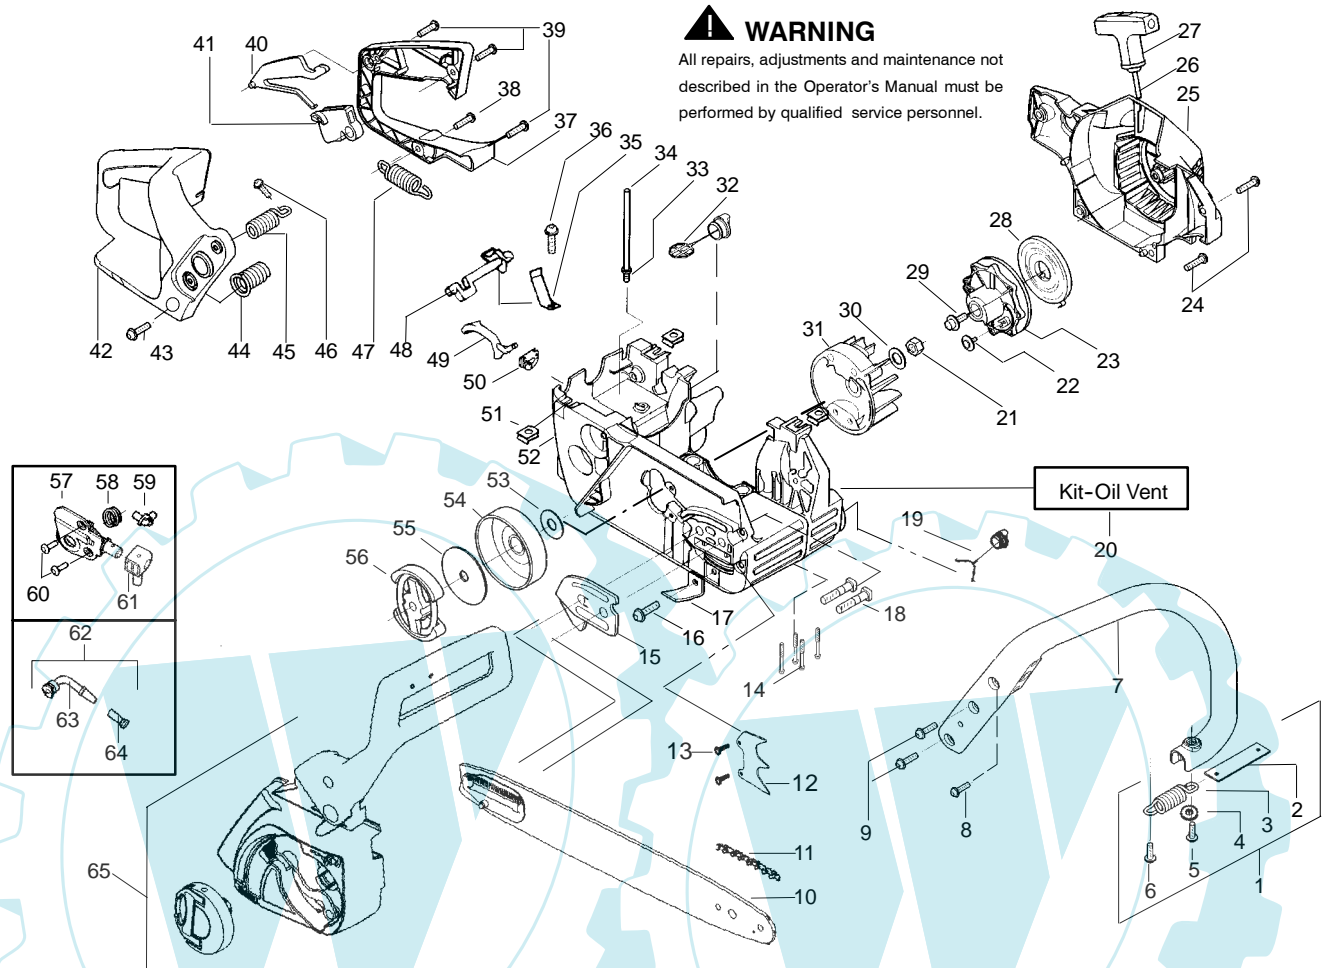

| | | | |
|------------------------------------|----------------------------------|--|--|
| PARTS LIST NO. 530164920 | | turbo[®] silent PARTS LIST | CHAIN SAW MODEL(s) BKS 4041 II |
| DATE 6/21/04 | Replaces 530164920 - 04/20/04 | | Note: Illustration may differ from actual model due to design changes |

✚ = NEW PART NUMBER FOR THIS IPL

★ = REFER TO THE SERVICE REFERENCE INDICATED FOR MORE INFORMATION. (LOCATED AT END OF IPL)

| | | | |
|------------------------------------|----------------------------------|--|--|
| PARTS LIST NO. 530164920 | | turbo[®] silent PARTS LIST | CHAIN SAW MODEL(S) BKS 4041 II |
| DATE 6/21/04 | Replaces 530164920 - 04/20/04 | | Note: Illustration may differ from actual model due to design changes |